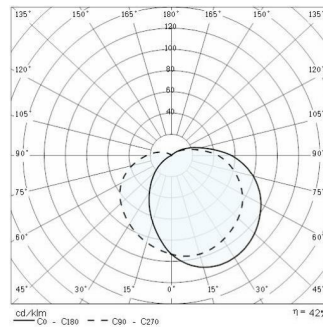

EKO+21 GRILL

Part number	302054
Lampholder:	E27
Light Source:	INCANDESCENT LAMPS (A60)
Wattage:	1x40 W
Finish:	AN-96 / Anthracite gray / Textured
Insulation class:	I
Degree of protection:	IP66
IK-J-xxIP:	IK07 2J xx5
Optic:	ASYMMETRIC EXTRA WIDE REFLECTOR
Ta MIN luminaire:	-30°
Ta MAX luminaire:	25°

Photometric data

Technical drawings